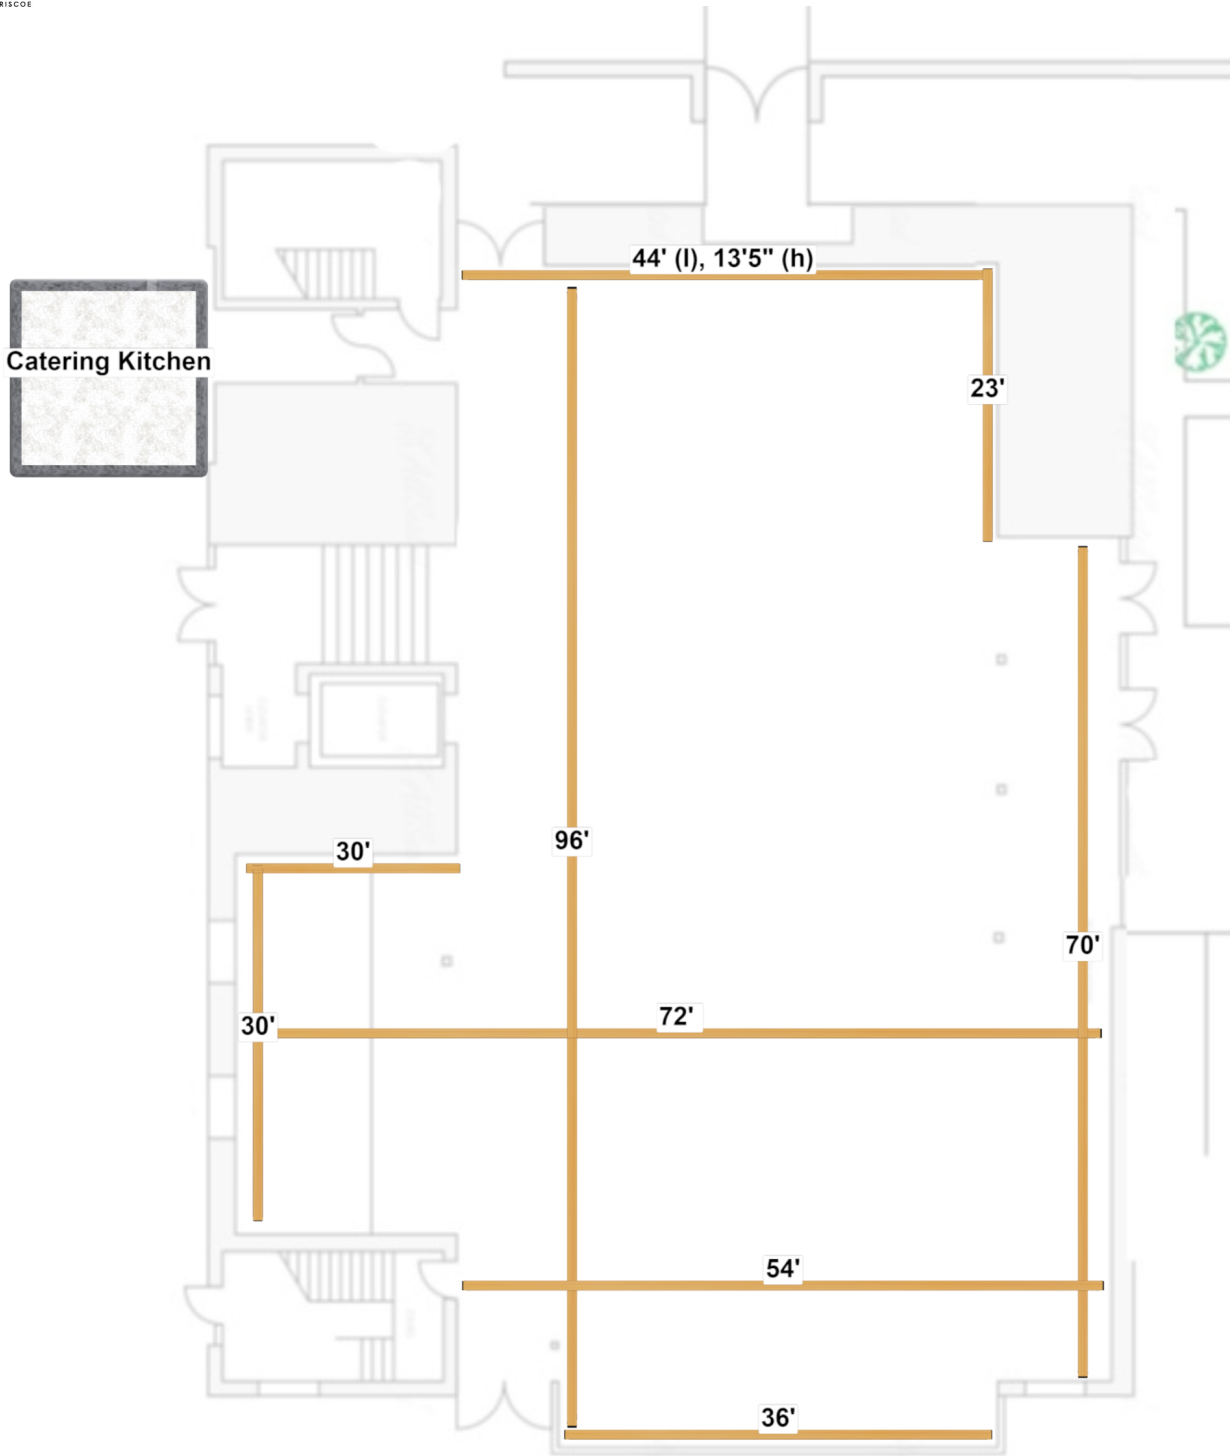

JGP TEMPLATES

Layout Name: McNutt Sculpture Garden

January 1 12:00 PM - 1:00 PM

JGP TEMPLATES

Layout Name: JGP Dimensions P1
January 1 2022 at 12:00 PM - 2022 at 1:00 PM